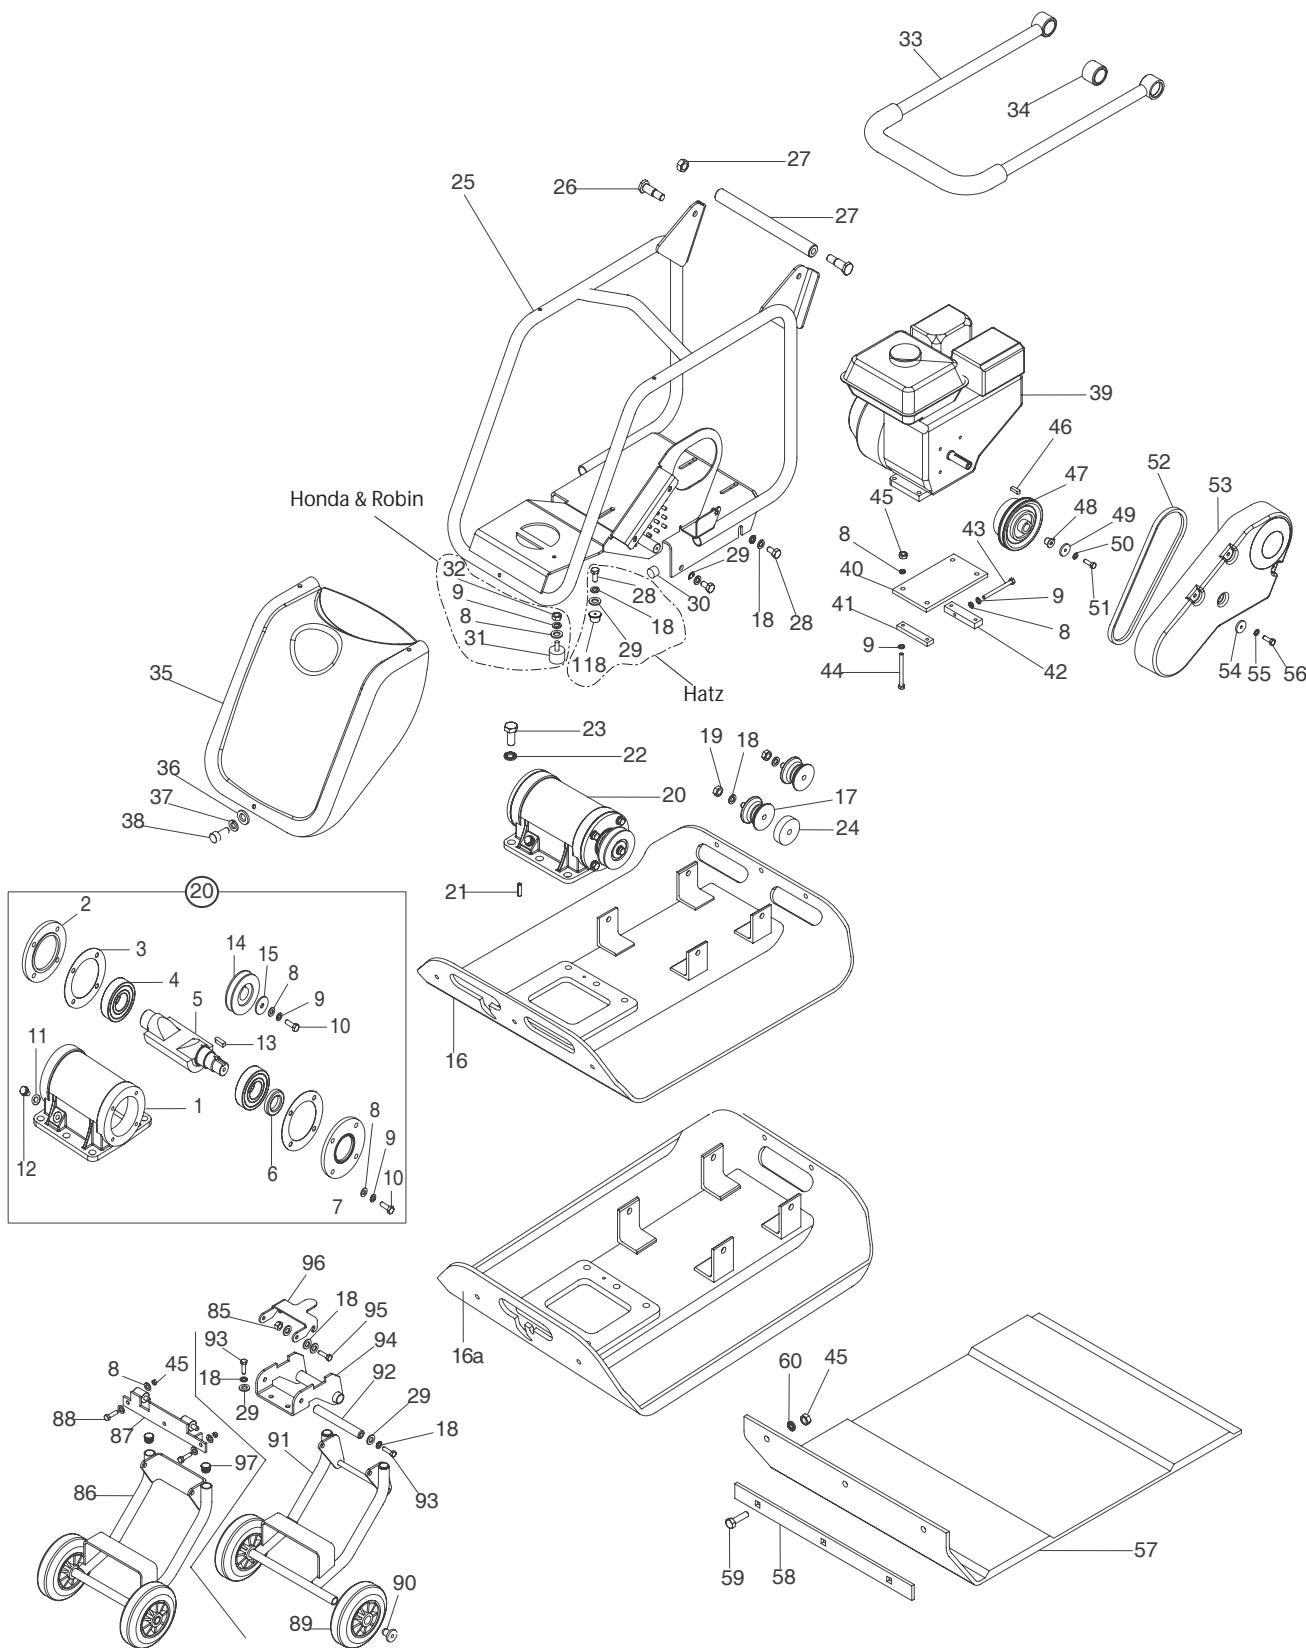

151.2.099 Rev 2 09/05 PC Range Page 1 of 4

ITEM ⁽¹⁾	PART ⁽²⁾	DESCRIPTION ⁽³⁾	ITEM ⁽¹⁾	PART ⁽²⁾	DESCRIPTION ⁽³⁾
NO.	NO.		NO.	NO.	
1	77.0.013	HOUSING			
2	77.0.016	BEARING COVER (B)			
3	77.2.000	GASKET			
4	12.1.057	BEARING			
5	77.0.014	SHAFT			
6	15.0.196	OIL SEAL			
7	77.0.015	BEARING COVER (A)			
8	05.0.006	WASHER (M8)			
9	4/8003	SPRING WASHER (M8)			
10	7/8012	SETSCREW (M8 X 25)			
11	05.3.053	WASHER (COPPER)			
12	14.0.034	OIL DRAIN PLUG			
13	06.3.014	KEY (M8 X 7 X 25 - HONDA)			
	06.3.014	KEY (M8 X 7 X 25 - HATZ → S/NO: 109623)			
	06.3.003	KEY (M8 X 7 X 30 - HATZ → S/NO: 109624)			
14	151.0.341	PULLEY (300)			
	151.0.221	PULLEY (350/600 - HONDA)			
	151.0.253	PULLEY (400/600 - HATZ → S/NO: 109623)			
	151.0.393	PULLEY (400/600 - HATZ → S/NO: 109624)			
15	77.0.142	WASHER (HONDA)			
	77.0.142	WASHER (HATZ → S/NO: 109623)			
	151.0.394	TOP HAT (HATZ → S/NO: 109624)			
16	151.0.206	BASE PLATE ASSY (300)			
	151.0.213	BASE PLATE ASSY (300 HAUC)			
	151.0.207	BASE PLATE ASSY (350)			
	151.0.214	BASE PLATE ASSY (350 HAUC)			
	151.0.208	BASE PLATE ASSY (400)			
	151.0.215	BASE PLATE ASSY (400 HONDA HAUC)			
	151.0.162	BASE PLATE ASSY (400 HATZ HAUC)			
	151.0.209	BASE PLATE ASSY (450)			
	151.0.216	BASE PLATE ASSY (450 HONDA HAUC)			
	151.0.163	BASE PLATE ASSY (450 HATZ HAUC)			
	151.0.210	BASE PLATE ASSY (500)			
	151.0.217	BASE PLATE ASSY (500 HONDA HAUC)			
	151.0.164	BASE PLATE ASSY (500 HATZ HAUC)			
	151.0.211	BASE PLATE ASSY (550)			
	151.0.218	BASE PLATE ASSY (550 HONDA HAUC)			
	151.0.165	BASE PLATE ASSY (550 HATZ HAUC)			
	151.0.212	BASE PLATE ASSY (600)			
	151.0.219	BASE PLATE ASSY (600 HONDA HAUC)			
	151.0.166	BASE PLATE ASSY (600 HATZ HAUC)			
16a	151.0.362	BASE PLATE ASSY (350A HONDA)			
	151.0.385	BASE PLATE ASSY (350A HONDA HAUC)			
	151.0.363	BASE PLATE ASSY (400A HONDA)			
	151.0.386	BASE PLATE ASSY (400A HONDA HAUC)			
	151.0.364	BASE PLATE ASSY (450A HONDA)			
	151.0.387	BASE PLATE ASSY (450A HONDA HAUC)			
	151.0.365	BASE PLATE ASSY (500A HONDA)			
	151.0.388	BASE PLATE ASSY (500A HONDA HAUC)			
17	21.0.292	ANTI-VIBRATION MOUNTING (HONDA / ROBIN)			
	21.0.298	ANTI-VIBRATION MOUNTING (HATZ)			
18	05.1.006	SPRING WASHER (M10)			
19	8/10003	NUT (M10)			
20	151.3.137	VIBRATOR ASSEMBLY (300)			
	151.3.079	VIBRATOR ASSEMBLY (350/600 HONDA)			
	151.3.089	VIBRATOR ASSEMBLY (400/600 HATZ)			
21	06.1.006	SPIROL PIN (M5 X 18 → S/NO.: 108825)			
22	05.3.071	WASHER (M14 NORDLOCK → S/NO.: 108825)			
23	02.0.084	SETSCREW (M14 X 35 → S/NO.: 108825)			
	07.9.062	SETSCREW (M14 X 35 WITH NYLON → S/NO.: 108825)			
24	151.0.022	SPACER - AV MOUNTING R/H (HATZ)			
25	151.0.011	MOUNTING PLATE ASSEMBLY (HONDA G100)			
	151.0.031	MOUNTING PLATE ASSEMBLY (HONDA GX120/160)			
	151.0.040	MOUNTING PLATE ASSEMBLY (HATZ 1B20/7)			
26	151.0.019	PIVOT BOLT			
27	8/14006	NUT - M14 NYLOC (HONDA G100)			
	151.0.220	STRUT - GX FRAME AND HANDLE (HONDA GX120/160)			
	151.0.256	STRUT (HATZ FRAME AND HANDLE HATZ 1B20/7)			
28	7/10013	SETSCREW (M10 X 20 LONG)			
29	4/1005	WASHER (M10 FLAT FORM A)			
30	21.0.239	GROMMET (TUBE END)			
31	21.0.234	BOTTOM STOP			
32	8/8001	NUT M8			
			33	151.3.001	HANDLE ASSY (300 HONDA ORANGE)
				151.3.041	HANDLE ASSY (300 HONDA GREEN)
				151.3.043	HANDLE ASSY (300 HONDA YELLOW)
				151.3.045	HANDLE ASSY (300 HONDA RED)
				151.3.046	HANDLE ASSY (300 HONDA BLUE)
				151.3.003	HANDLE ASSY (350 / 600 HONDA ORANGE)
				151.3.047	HANDLE ASSY (350 / 600 HONDA GREEN)
				151.3.049	HANDLE ASSY (350 / 600 HONDA YELLOW)
				151.3.051	HANDLE ASSY (350 / 600 HONDA RED)
				151.3.052	HANDLE ASSY (350 / 600 HONDA BLUE)
				151.3.004	HANDLE ASSY (400 / 600 HATZ ORANGE)
				151.3.053	HANDLE ASSY (400 / 600 HATZ GREEN)
				151.3.055	HANDLE ASSY (400 / 600 HATZ YELLOW)
				151.3.057	HANDLE ASSY (400 / 600 HATZ RED)
				151.3.058	HANDLE ASSY (400 / 600 HATZ BLUE)
			34	21.0.187	BUSH - ANTI VIBRATION (FIT TO EACH HANDLE ASSY)
			35	51.0.170	FRONT COVER (300 HONDA ORANGE)
				151.0.173	FRONT COVER (300 HONDA GREEN)
				151.0.175	FRONT COVER (300 HONDA YELLOW)
				151.0.176	FRONT COVER (300 HONDA RED)
				151.0.257	FRONT COVER (300 HONDA BLUE)
				151.0.134	FRONT COVER (350 / 600 HONDA ORANGE)
				151.0.177	FRONT COVER (350 / 600 HONDA GREEN)
				151.0.179	FRONT COVER (350 / 600 HONDA YELLOW)
				151.0.180	FRONT COVER (350 / 600 HONDA RED)
				151.0.261	FRONT COVER (350 / 600 HONDA BLUE)
				151.0.171	FRONT COVER (400 / 600 HATZ ORANGE)
				151.0.181	FRONT COVER (400 / 600 HATZ GREEN)
				151.0.183	FRONT COVER (400 / 600 HATZ YELLOW)
				151.0.184	FRONT COVER (400 / 600 HATZ RED)
				151.0.259	FRONT COVER (400 / 600 HATZ BLUE)
			36	4/5002	WASHER (M5 FLAT FORM A)
			37	05.3.017	WASHER (M5 SHAKEPROOF)
			38	07.0.403	SCREW (M5 X 16 PAN HEAD)
			39	29.1.171	ENGINE (HONDA 2.5 HP G100)
				29.1.149	ENGINE (HONDA 4.0HP GX120)
				29.1.129	ENGINE (HONDA 5.5 HP GX160)
				29.0.455	ENGINE (HATZ 1B20-7)
			40	151.0.236	PAD - ANTI VIBRATION (GX120/160)
				151.0.306	PAD - ANTI VIBRATION (HATZ 1B20-7)
			41	151.0.161	PLATE (ENGINE CLAMP HONDA)
				118.0.081	PLATE (ENGINE CLAMP HATZ 1B20-7)
			42	151.0.112	BLOCK BELT TENSIONER (HONDA → S/NO: 111412)
				151.0.161	PLATE ENGINE CLAMP (HONDA → S/NO: 111412)
				151.0.049	BLOCK BELT TENSIONER (HATZ 1B20-7)
			43	02.0.097	SETSCREW (M8 X 80 (PC 300 ONLY) → S/NO: 111412)
				02.0.120	SETSCREW (M8 X 100 → S/NO: 111412)
				02.0.031	SETSCREW (M8 X 60 HATZ)
			44	7/8011	SETSCREW (M8 X 20 (PC 300 ONLY) → S/NO: 111412)
				7/8011	SETSCREW (M8 X 20 (PC 300 ONLY) → S/NO: 111412)
				7/8012	SETSCREW (M8 X 25 BACK → S/NO: 111412)
				02.0.031	SETSCREW (M8 X 60 HONDA GX FRONT → S/NO: 111412)
				02.0.031	SETSCREW (M8 X 60 HONDA GX → S/NO: 111412)
				02.0.118	SETSCREW (M8 X 70 LONG BACK → S/NO: 111412)
				02.0.029	SETSCREW (M8 X 45 LONG HATZ 1B20-7 FRONT)
				02.0.031	SETSCREW (M8 X 60 LONG BACK)
			45	8/8008	NYLOC NUT (M8)
			46	06.8.014	KEY (5/16 SQ X 65MM HONDA G100 ONLY)
				06.8.001	KEY (3/16" SQ X 1.25")
			47	10.7.256	CLUTCH (HONDA G100)
				10.7.255	CLUTCH (HONDA GX120/160 & HATZ 1B20-7)
			48	151.0.342	TOP HAT (CLUTCH HONDA G100 ONLY)
			49	151.0.343	WASHER (CLUTCH RETAINING HONDA G100 ONLY)
				05.3.062	WASHER (M8 REPAIR)
			50	05.5.001	WASHER (1/4" SPRING HONDA G100 ONLY)
				4/8003	WASHER (M8 SPRING)
			51	02.3.005	SETSCREW (1/4" UNF X 1" HONDA G100 ONLY)
				02.3.020	SETSCREW (5/16" UNF X 1")
			52	11.0.086	DRIVE BELT (HONDA G100 → S/NO.: 105481)
				11.4.019	DRIVE BELT (HONDA GX120/160 & G100 → S/NO.: 105482)
				11.4.020	DRIVE BELT (HATZ 1B20-7)
			53	151.0.167	BELT GUARD (HONDA G100)
				151.0.020	BELT GUARD (HONDA GX120 & GX160)